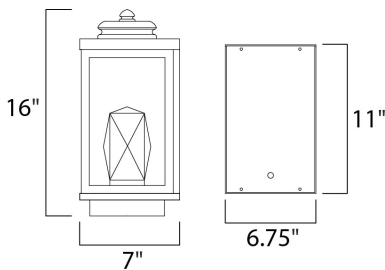

MEASUREMENTS

DIMENSION : 7" W x 16" H x 7" Ext
 BACK PLATE : 6.75" W x 11" H x 6" HCO
 HANGING WEIGHT : 13.23 lb

LAMPING

INPUT VOLTAGE : 120V
 LUMENS : 910 Rated
 BULB : 2 x W LED PCB Integrated , 13W Total
 BULB INCLUDED : (Integrated)
 DIMMABLE : No
 CRI : 90+ CRI
 COLOR_TEMP : 3000K
 LIGHTING_DIRECTION : Up/Down