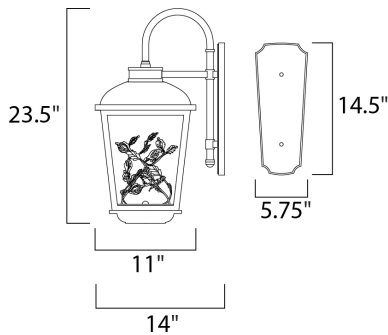

**PRODUCT DESCRIPTION**

A sculpture of metal and Clear crystal leaves come to life while illuminated from above with a powerful LED light source. The cast aluminum frame painted in our popular Adobe finish compliments the theme and the polished back plate gives the sculpture a unique dimension.

**MEASUREMENTS**

DIMENSION : 11" W x 23.5" H x 14" Ext  
 BACK PLATE : 5.75" W x 14.5" H x 8" HCO  
 HANGING WEIGHT : 14.3 lb

**LAMPING**

INPUT VOLTAGE : 120V  
 LUMENS : 1,360 Rated  
 BULB : 2 x 8.5W LED PCB Integrated , 17W Total  
 BULB INCLUDED : (Integrated)  
 DIMMABLE : No  
 CRI : 90+ CRI  
 COLOR\_TEMP : 3000K