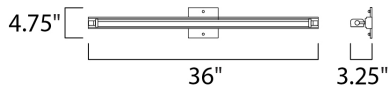

MEASUREMENTS

DIMENSION : 36" W x 4.75" H x 3.25" Ext
 BACK PLATE : 4.63" W x 4.63" H
 HANGING WEIGHT : 4.74 lb

LAMPING

LUMENS : 2,800 Rated
 BULB : 1 x 27W LED PCB Integrated , 27W Total
 BULB INCLUDED : (Integrated)
 DIMMABLE : Triac CL
 CRI : 90+ CRI
 COLOR_TEMP : 3000K