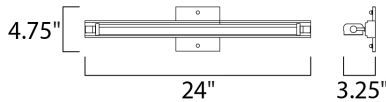

MEASUREMENTS

DIMENSION : 24" W x 4.75" H x 3.25" Ext
 BACK PLATE : 4.63" W x 4.63" H
 HANGING WEIGHT : 3.02 lb

LAMPING

LUMENS : 2,000 Rated
 BULB : 1 x 19W LED PCB Integrated , 19W Total
 BULB INCLUDED : (Integrated)
 DIMMABLE : Triac CL
 CRI : 90+ CRI
 COLOR_TEMP : 3000K