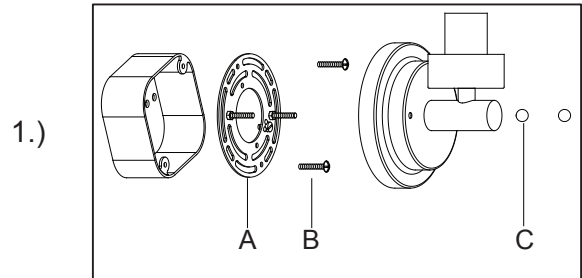

PRODUCT NAME: Cilandro 1-Light Wall Sconce  
ITEM NUMBER: 53006

Please consult your electrician for hanging fixture and wiring.

Bulb (not included): 1x40W Medium Base Bulb

**IMPORTANT:** Turn off the power at the main fuse or circuit breaker box before starting installation

Locate all hardware & components before discarding packaging

Step1: Remove mounting bracket from fixture and install to electrical box.

Step2: Wire fixture to wires in outlet box. Copper wire is for Ground. Attach canopy to mounting bracket and tighten with ball nuts.