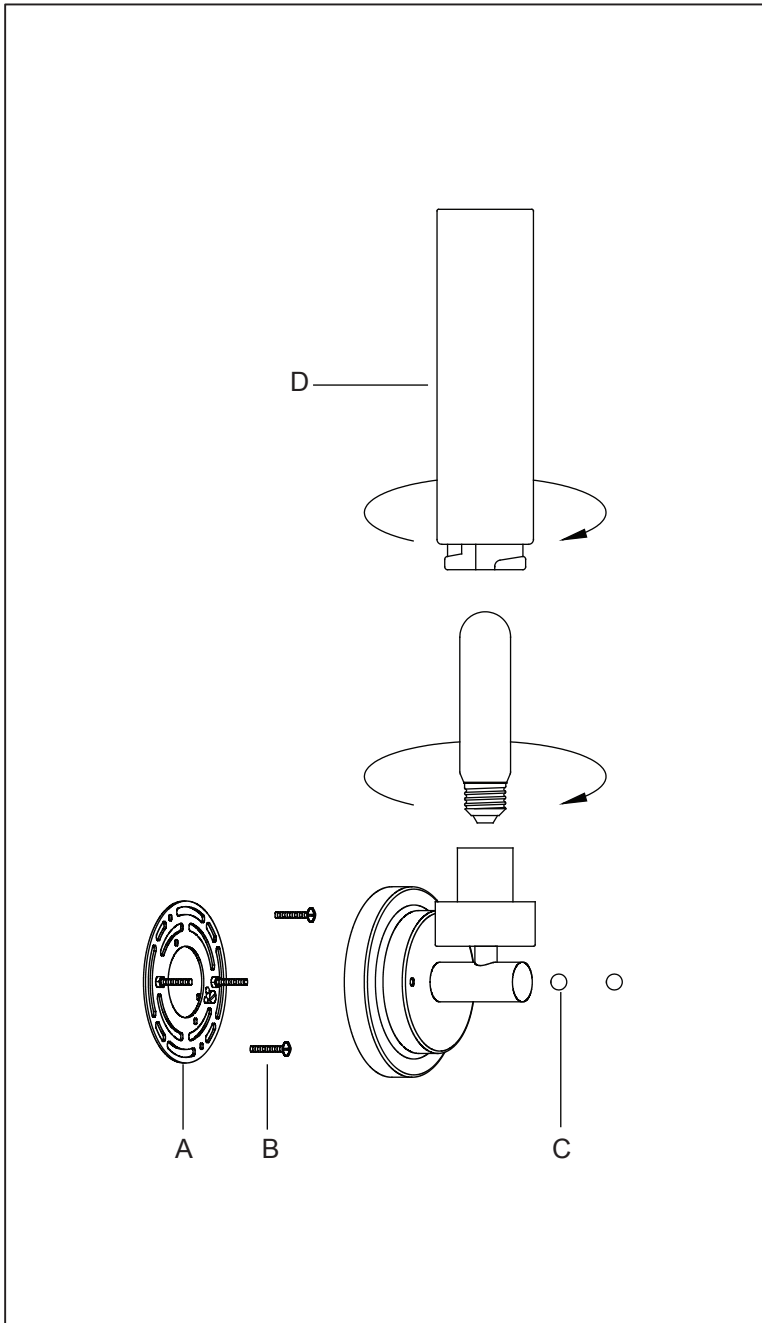

PRODUCT NAME: Cilandro 1-Light Wall Sconce  
ITEM NUMBER: 53006

Please consult your electrician for hanging fixture and wiring.

Bulb (not included): 1x40W Medium Base Bulb

**IMPORTANT:** Turn off the power at the main fuse or circuit breaker box before starting installation

Locate all hardware & components before discarding packaging

Step1: Remove mounting bracket from fixture and install to electrical box.

Step2: Wire fixture to wires in outlet box. Copper wire is for Ground. Attach canopy to mounting bracket and tighten with ball nuts.