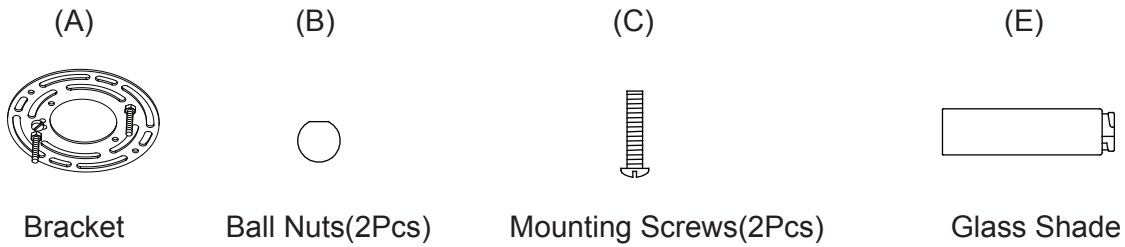

PRODUCT NAME: Cilandro 1-Light Wall Sconce  
ITEM NUMBER: 53006

Please consult your electrician for hanging fixture and wiring.

Bulb (not included): 1x40W Medium Base Bulb

**IMPORTANT:** Turn off the power at the main fuse or circuit breaker box before starting installation

Locate all hardware & components before discarding packaging

Step1: Remove mounting bracket from fixture and install to electrical box.

Step2: Wire fixture to wires in outlet box. Copper wire is for Ground. Attach canopy to mounting bracket and tighten with ball nuts.