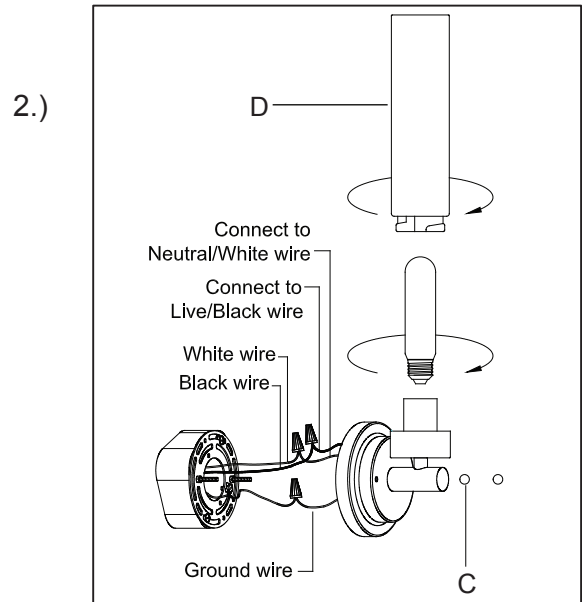

PRODUCT NAME: Cilandro 1-Light Wall Sconce  
ITEM NUMBER: 53006

Please consult your electrician for hanging fixture and wiring.

Bulb (not included): 1x40W Medium Base Bulb

**IMPORTANT:** Turn off the power at the main fuse or circuit breaker box before starting installation

Locate all hardware & components before discarding packaging

Step1: Remove mounting bracket from fixture and install to electrical box.

Step2: Wire fixture to wires in outlet box. Copper wire is for Ground. Attach canopy to mounting bracket and tighten with ball nuts.