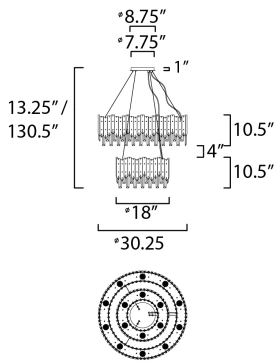

**MEASUREMENTS**

DIMENSION : 30.25" L x 30.25" W x 10.5" H  
 CANOPY : 7.75" W x 1" H x 7.75" L  
 HANGING WEIGHT : 50.69 lb

**LAMPING**

INPUT VOLTAGE : 120V  
 LUMENS : 7,200 Rated (6,800 Del.)  
 BULB : 16 x 7W LED GU10 , 112W Total  
 BULB INCLUDED : (Included)  
 DIMMABLE : Y  
 CRI : 90 CRI  
 COLOR\_TEMP : 3000K