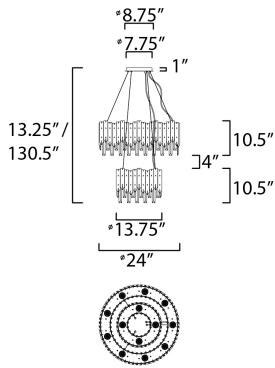

**MEASUREMENTS**

DIMENSION : 24" L x 24" W x 10.5" H  
 CANOPY : 7.75" W x 1" H x 7.75" L  
 HANGING WEIGHT : 40.08 lb

**LAMPING**

INPUT VOLTAGE : 120V  
 LUMENS : 5,850 Rated (5,750 Del.)  
 BULB : 13 x 7W LED GU10 , 91W Total  
 BULB INCLUDED : (Included)  
 DIMMABLE : Y  
 CRI : 90 CRI  
 COLOR\_TEMP : 3000K