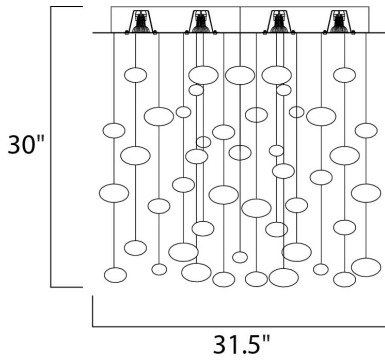

PRODUCT DESCRIPTION

Dew collection's drops of Chrome plated glass are randomly displayed as if floating in air. The metal pan, finished in Polished Chrome, comes with halogen bulbs. The Dew collection is also available with long life, energy efficient LED light in the Dew LED collection.

MEASUREMENTS

DIMENSION : 31.5" W x 30" H
 HANGING WEIGHT : 28.88 lb

LAMPING

INPUT VOLTAGE : 120V
 LUMENS : 15,300 Rated
 BULB : 9 x 50W Halogen GU10 MR16 , 450W Total
 BULB INCLUDED : (Included)
 DIMMABLE : Yes
 COLOR_TEMP : 2900K