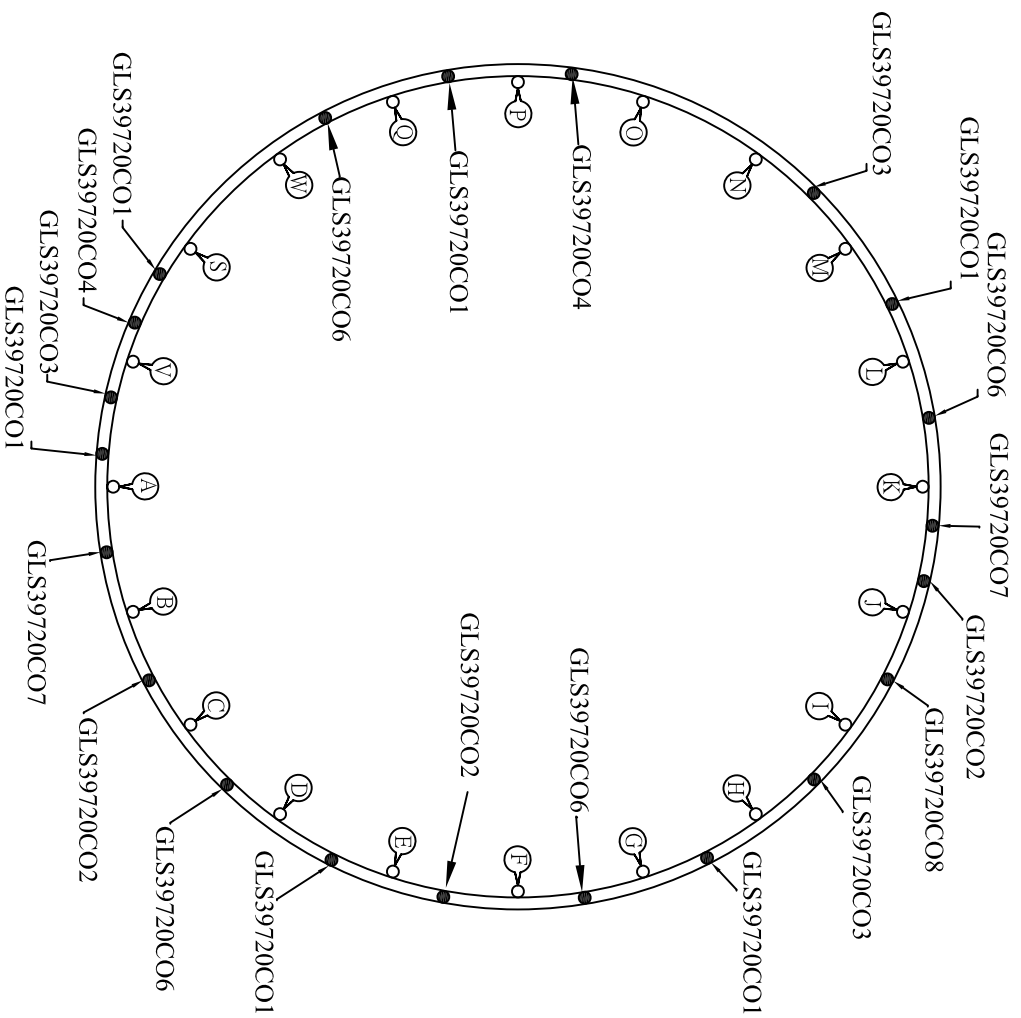

Assembly Instruction For 39720COPC

1. Lay out glass by row beginning with bottom row 1. Glass is attached to cage by simply inserting hook onto horizontal bar and pull towards you until it locks.
2. Begin on bottom row 1, Space A and work counter clockwise until each row is complete. **Please note that enclosed diagram is a suggested layout. It is not critical to install exact. Glass size will vary so sometimes installing a piece on the next row down allows glass to stand more upright.**
3. Extra glass is supplied so if there is left over do not be concerned. If you can install extra on frame do so.

4

5

CO=Cognac Finish

GLS39720CO1

Glass size: 3."W*4.25"H

GLS39720CO2

Glass size: 3.75"W*5.25"H

GLS39720CO3

Glass size: 4.25"W*6.25"H

GLS39720CO4

Glass size: 2.5"W*10.5"H

GLS39720CO6

Glass size: 2"W*7.75"H

GLS39720CO8

Glass size: 1.5"W*11.5"H

GLS39720CO7

Glass size: 1.5"W*8.75"H

GLS39720CO9

Glass size: 1.5"W*7.5"H