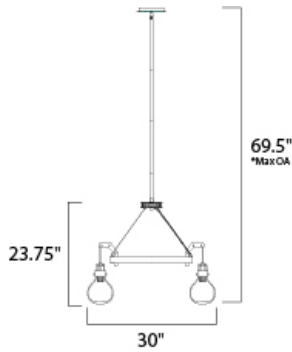

PRODUCT DESCRIPTION

Contemporary Industrial design is met with the Kinetic series transforming mechanical parts into beautiful metal components finished in Dark Satin Nickel. Wire cord is run along a truss like structure separated by transformer-like castings. Large Clear glass globes are suspended from brackets with recessed LED illumination coming from decorative heat sinks.

*max overall height of fixture

MEASUREMENTS

- DIMENSION : 30.5" L x 30.5" W x 34" H
- MAX OAH : 79.5" OAH
- CANOPY : 5" W x 0.75" H x 5" L
- HANGING WEIGHT : 21.6 lb

LAMPING

- INPUT VOLTAGE : 120V
- LUMENS : 3,360 Rated
- BULB : 6 x 6W LED AC Integrated , 36W Total
- BULB INCLUDED : (Integrated)
- DIMMABLE : Triac CL
- CRI : 90+ CRI
- COLOR_TEMP : 3000K