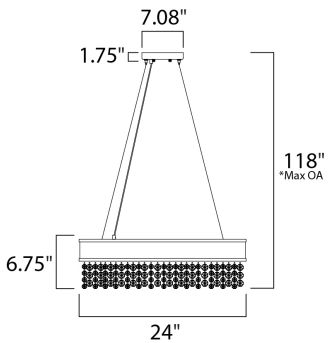

**PRODUCT DESCRIPTION**

A sea of crystal strands suspend from within drums of steel which are finished in your choice of Bronze with Scotch crystal or Polished Chrome with Mirror Smoke crystal. Hidden inside the drum is a powerful dimmable LED source which has the crystals dancing in the night without any glare in your eyes.

\*max overall height

**MEASUREMENTS**

DIMENSION : 24" L x 24" W x 6.75" H  
 MAX OAH : 118" OAH  
 CANOPY : 7" W x 1.75" H x 7" L  
 HANGING WEIGHT : 33 lb

**LAMPING**

INPUT VOLTAGE : 120V  
 LUMENS : 3,140 Rated  
 BULB : 16 x 3W LED PCB Integrated , 48W Total  
 BULB INCLUDED : (Integrated)  
 DIMMABLE : Triac CL  
 CRI : 80+ CRI  
 COLOR\_TEMP : 3000K