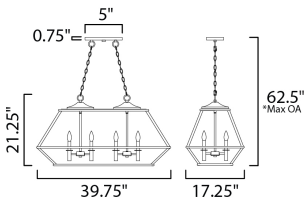

**MEASUREMENTS**

DIMENSION : 39.75" L x 17.25" W x 21.25" H  
 MAX OAH : 62.5" OAH  
 CANOPY : 5" W x 0.75" H x 11" L  
 HANGING WEIGHT : 16.5 lb

**LAMPING**

INPUT VOLTAGE : 120V  
 BULB : 8 x 60W Incandescent E12 Candelabra , 480W Total  
 BULB INCLUDED : (Not Included)  
 DIMMABLE : Yes