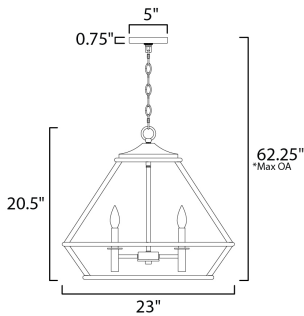

*max overall height

MEASUREMENTS

- DIMENSION : 23" L x 23" W x 20.5" H
- MAX OAH : 62.25" OAH
- CANOPY : 5" W x 0.75" H x 5" L
- HANGING WEIGHT : 9.24 lb

LAMPING

- INPUT VOLTAGE : 120V
- BULB : 6 x 60W Incandescent E12 Candelabra , 360W Total
- BULB INCLUDED : (Not Included)
- DIMMABLE : Yes