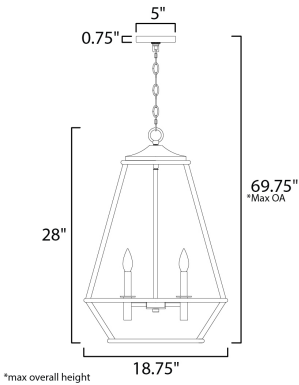

FINISHES OPTION

 Hazel / Burnished Gold

MATERIAL

Steel

RATINGS

cULus
Dry Location

ADDITIONAL

ADJUSTABLE
SLOPE: 90
RATED LIFE NA Hours
OPERATING TEMPERATURE:
-20°C (-4°F), 40°C (104°F)

MEASUREMENTS

DIMENSION : 18.75" L x 18.75" W x 28" H
 MAX OAH : 69.75" OAH
 CANOPY : 5" W x 0.75" H x 5" L
 HANGING WEIGHT : 9.9 lb

LAMPING

INPUT VOLTAGE : 120V
 BULB : 4 x 60W Incandescent E12 Candelabra , 240W Total
 BULB INCLUDED : (Not Included)
 DIMMABLE : Yes