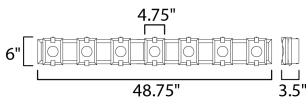

MEASUREMENTS

DIMENSION : 48.75" L 6" H x 3.5" Ext
 BACK PLATE : 4.75" W x 5" H x 3" HCO
 HANGING WEIGHT : 14.93 lb

LAMPING

INPUT VOLTAGE : 120V
 LUMENS : 2,730 Rated (2,530 Del.)
 BULB : 7 x 6W LED PCB Integrated , 42W Total
 BULB INCLUDED : (Integrated)
 DIMMABLE : Triac CL
 CRI : 90 CRI
 COLOR_TEMP : 3000K