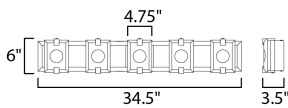

MEASUREMENTS

DIMENSION : 34.5" L 6" H x 3.5" Ext
 BACK PLATE : 4.75" W x 5" H x 3" HCO
 HANGING WEIGHT : 11.11 lb

LAMPING

INPUT VOLTAGE : 120V
 LUMENS : 2,030 Rated (1,960 Del.)
 BULB : 5 x 6W LED PCB Integrated , 30W Total
 BULB INCLUDED : (Integrated)
 DIMMABLE : Triac CL
 CRI : 90 CRI
 COLOR_TEMP : 3000K