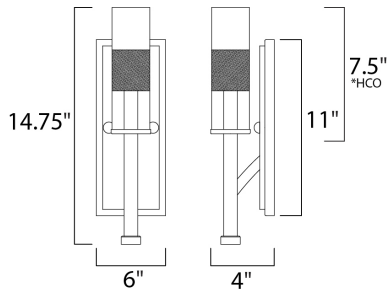

\*height from center of outlet to the top of the fixture

#### MEASUREMENTS

DIMENSION : 4" L x 4.25" W x 14.75" H x 4" Ext  
 MAX OAH : 6" W x 11" H  
 HANGING WEIGHT : 1.76 lb