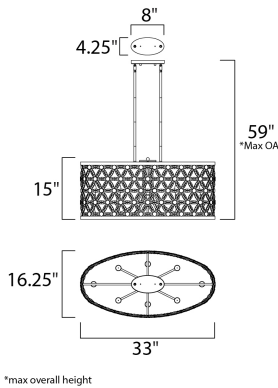

PRODUCT DESCRIPTION

Petals of Beveled Crystal create a brilliant display housed in a Polished Nickel frame. This elegant collection spans many design genres from modern to traditional and will enhance a wide variety of room decor.

MEASUREMENTS

DIMENSION : 33" L x 16.25" W x 15" H
 MAX OAH : 59" OAH
 CANOPY : 8" L
 HANGING WEIGHT : 28.71 lb
 WIRE LENGTH : 120"

LAMPING

INPUT VOLTAGE : 120V
 BULB : 8 x 60W Incandescent E12 Candelabra , 480W Total
 BULB INCLUDED : (Not Included)
 DIMMABLE : Yes