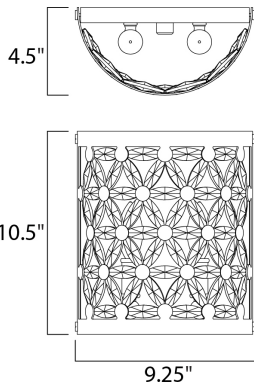

**ADDITIONAL**

INSTALL UP/DOWN: Up  
OPERATING TEMPERATURE:  
-20°C (-4°F), 40°C (104°F)

**MEASUREMENTS**

DIMENSION : 9.25" W x 10.5" H x 4.5" Ext  
MAX OAH : x 8.75" W x 10.25" H  
HANGING WEIGHT : 5.54 lb