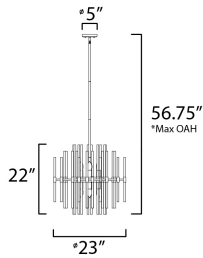

PRODUCT DESCRIPTION

The composition of Clear glass rods are elegantly supported by thin radial arms of different length in a collection that is truly Divine. Finished in Polished Nickel, the simplicity of this design delivers a crisp lighting fixture that works in a multitude of interior genres from contemporary to traditional.

*max overall height

MEASUREMENTS

- DIMENSION : 23" L x 23" W x 22" H
- MAX OAH : 52.5" OAH
- CANOPY : 5" W x 0.75" H x 5" L
- HANGING WEIGHT : 19.1 lb

LAMPING

- INPUT VOLTAGE : 120V
- BULB : 8 x 60W Incandescent E12 Candelabra , 480W Total
- BULB INCLUDED : (Not Included)