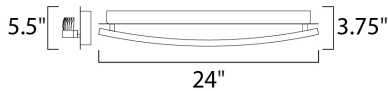

MEASUREMENTS

DIMENSION : 24" W x 5.5" H x 3.75" Ext
 BACK PLATE : 24" W x 4.75" H x 2.25" HCO
 HANGING WEIGHT : 5.07 lb

LAMPING

INPUT VOLTAGE : 120V
 LUMENS : 900 Rated (490 Del.)
 BULB : 1 x 13W LED PCB Integrated , 13W Total
 BULB INCLUDED : (Integrated)
 DIMMABLE : Triac CL
 CRI : 80+ CRI
 COLOR_TEMP : 3000K
 LIGHTING_DIRECTION : Down