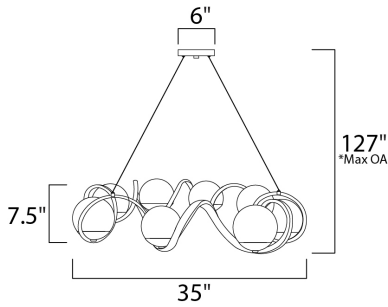

**PRODUCT DESCRIPTION**

Rectangular metal channel, finished in Black, is meticulously formed in a curl design to create a unique and dramatic design. Clear Seedy glass balls supported by cups of Polished Nickel are strategically positioned to balance out the design.

\*max overall height

**MEASUREMENTS**

- DIMENSION : 35" L x 35" W x 7.5" H
- MAX OAH : 127" OAH
- CANOPY : 6" W x 1" H x 6" L
- HANGING WEIGHT : 15.95 lb
- WIRE LENGTH : 120"

**LAMPING**

- INPUT VOLTAGE : 120V
- BULB : 8 x 40W Incandescent E12 Candelabra , 320W Total
- BULB INCLUDED : (Not Included)
- DIMMABLE : Yes