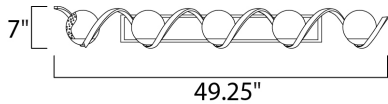

PRODUCT DESCRIPTION

Rectangular metal channel, finished in Black, is meticulously formed in a curl design to create a unique and dramatic design. Clear Seedy glass balls supported by cups of Polished Nickel are strategically positioned to balance out the design.

MEASUREMENTS

DIMENSION : 49.25" W x 7" H x 8" Ext
 BACK PLATE : 28.5" W x 4" H x 2" HCO
 HANGING WEIGHT : 13.26 lb

LAMPING

INPUT VOLTAGE : 120V
 BULB : 5 x 40W Incandescent E12 Candelabra , 200W Total
 BULB INCLUDED : (Not Included)
 DIMMABLE : Yes