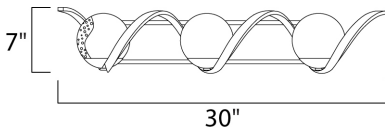

PRODUCT DESCRIPTION

Rectangular metal channel, finished in Black, is meticulously formed in a curl design to create a unique and dramatic design. Clear Seedy glass balls supported by cups of Polished Nickel are strategically positioned to balance out the design.

MEASUREMENTS

DIMENSION : 30" W x 7" H x 8" Ext
 BACK PLATE : 4" W x 20.47" H x 2" HCO
 HANGING WEIGHT : 10.6 lb

LAMPING

INPUT VOLTAGE : 120V
 BULB : 3 x 40W Incandescent E12 Candelabra , 120W Total
 BULB INCLUDED : (Not Included)
 DIMMABLE : Yes