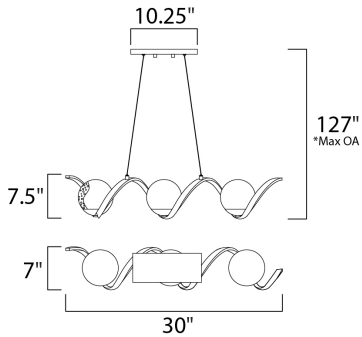

PRODUCT DESCRIPTION

Rectangular metal channel, finished in Black, is meticulously formed in a curl design to create a unique and dramatic design. Clear Seedy glass balls supported by cups of Polished Nickel are strategically positioned to balance out the design.

*max overall height

MEASUREMENTS

- DIMENSION : 30" L x 7" W x 7.5" H
- MAX OAH : 127" OAH
- CANOPY : 4.25" W x 0.75" H x 10.25" L
- HANGING WEIGHT : 8.5 lb
- WIRE LENGTH : 120"

LAMPING

- INPUT VOLTAGE : 120V
- BULB : 3 x 40W Incandescent E12 Candelabra , 120W Total
- BULB INCLUDED : (Not Included)
- DIMMABLE : Yes

FINISHES OPTION

- Black / Polished Nickel

GLASS

Seedy CD

MATERIAL

Steel, Glass

RATINGS

cULus
Dry Location