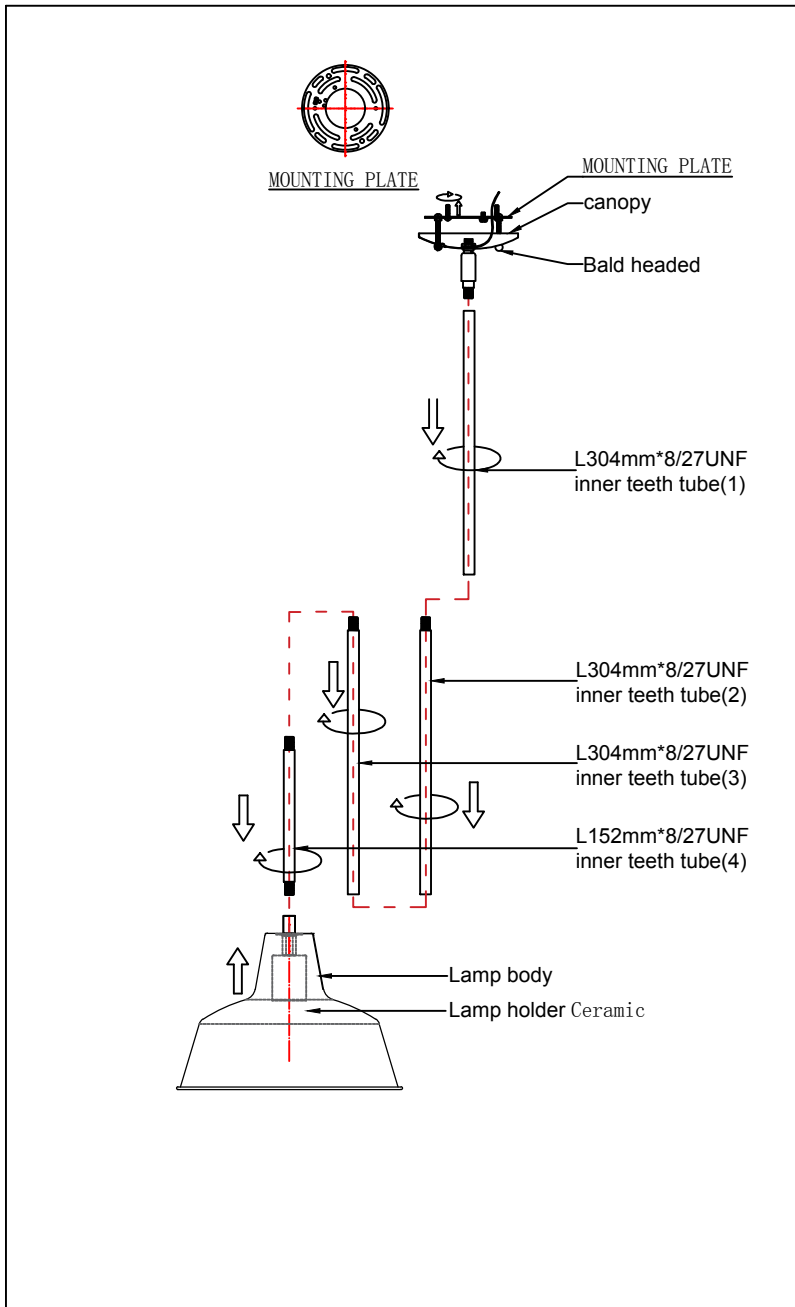

PRODUCT NAME: Pier M 1-Light Pendant  
ITEM NUMBER: 35017

Please consult your electrician for hanging fixture and wiring.

Bulb ( not included): : 1 x 60W Candelabra Bulb

MADE IN CHINA  
Page 1 of (3)

**IMPORTANT: Turn off the power at the main fuse or circuit breaker box before starting installation**

Locate all hardware & components before discarding packaging

**Cleaning & Care:**  
Clean with soft cloth and a mild detergent.  
Do not use abrasive cleaner.

**IMPORTANT:** Turn off the power at the main fuse or circuit breaker box before starting installation