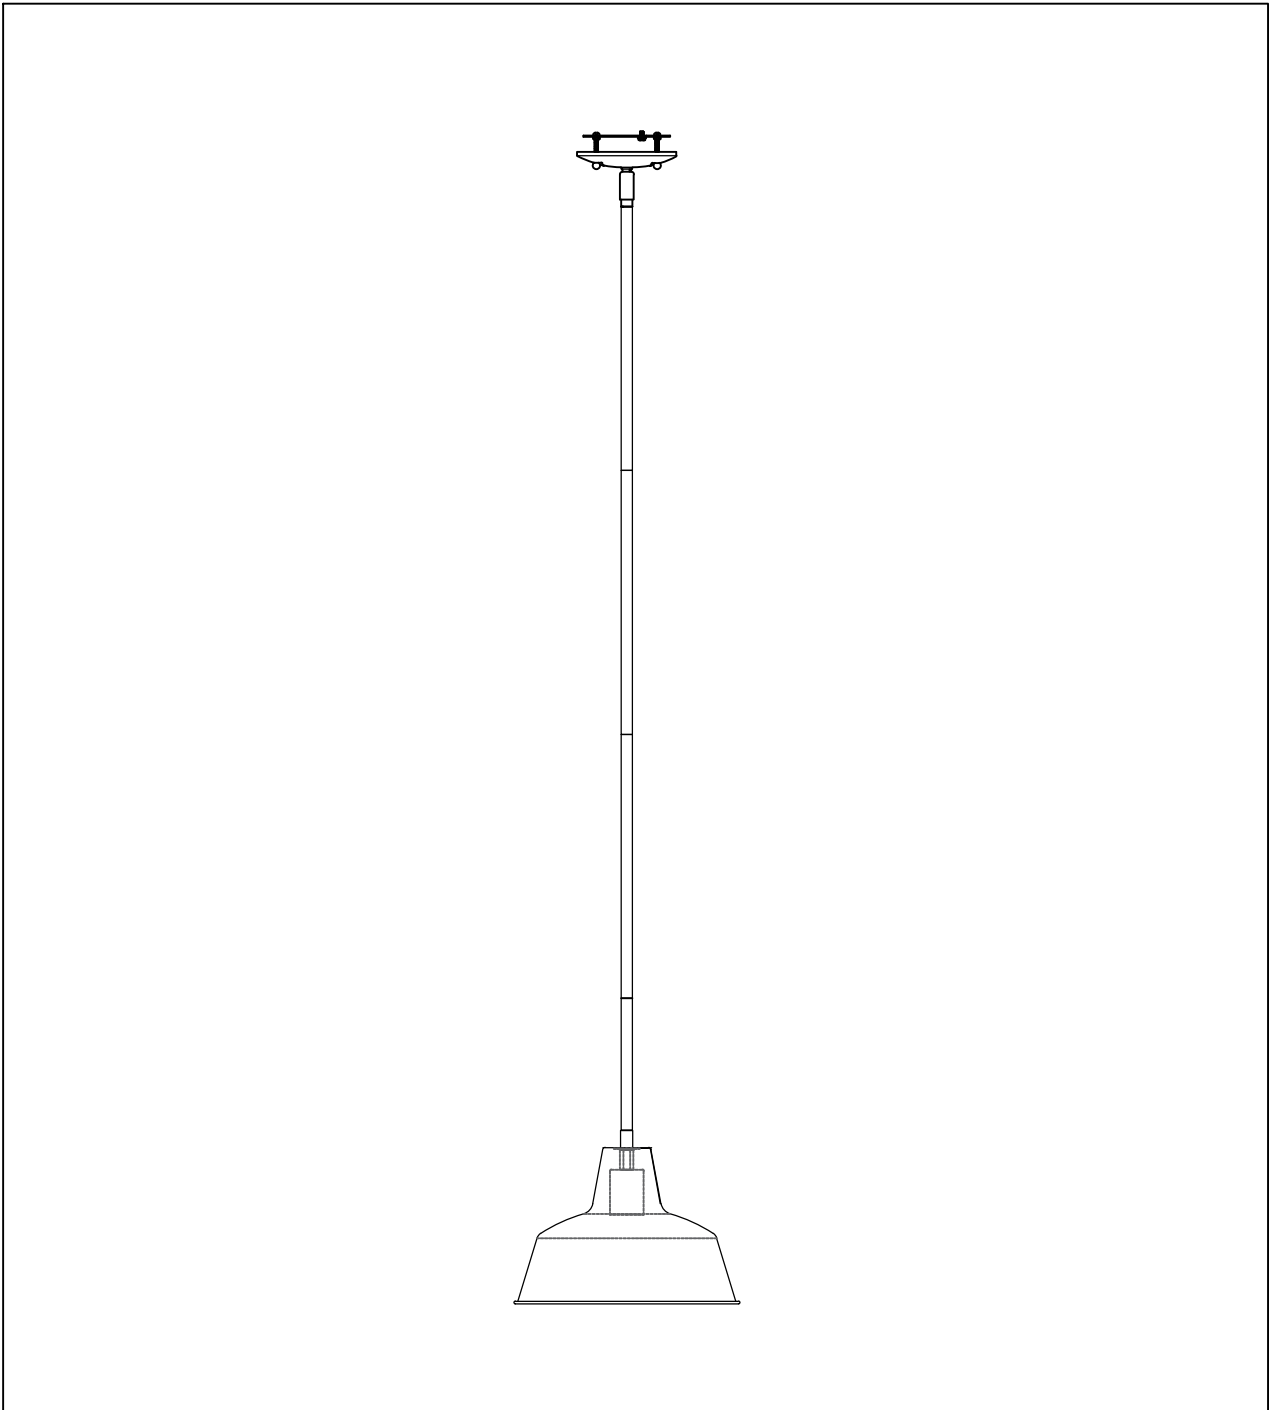

PRODUCT NAME: Pier M 1-Light Pendant  
ITEM NUMBER: 35017

Please consult your electrician for hanging fixture and wiring.

Bulb ( not included): : 1 x 60W Candelabra Bulb

MADE IN CHINA  
Page 1 of (3)

**IMPORTANT: Turn off the power at the main fuse or circuit breaker box before starting installation**