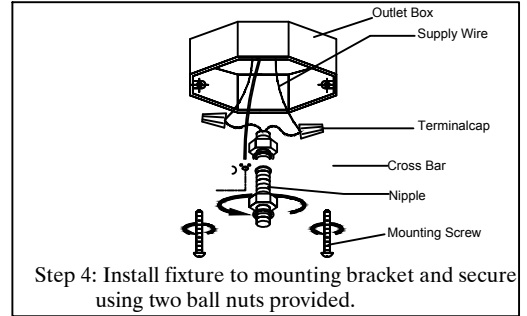

IMPORTANT: Turn off the power at the main fuse or circuit breaker box before starting installation

Locate all hardware & components before discarding packaging

Cleaning & Care:
Clean with soft cloth and a mild detergent.
Do not use abrasive cleaner.