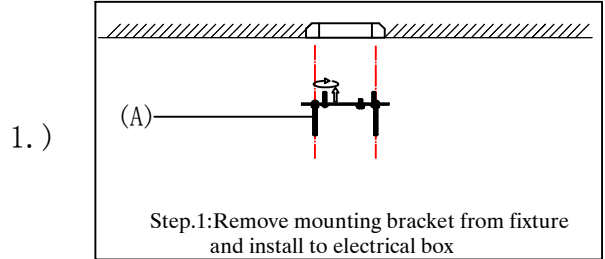

IMPORTANT: Turn off the power at the main fuse or circuit breaker box before starting installation

Locate all hardware & components before discarding packaging

Cleaning & Care:
Clean with soft cloth and a mild detergent.
Do not use abrasive cleaner.