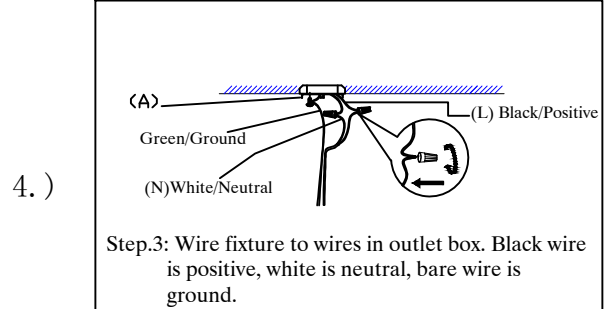

IMPORTANT: Turn off the power at the main fuse or circuit breaker box before starting installation

Locate all hardware & components before discarding packaging

Cleaning & Care:
Clean with soft cloth and a mild detergent.
Do not use abrasive cleaner.