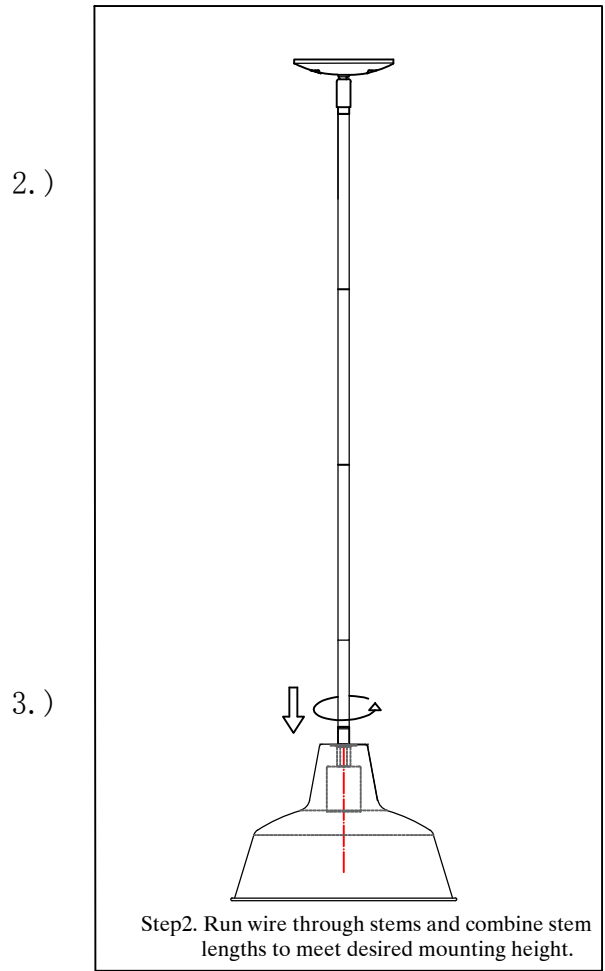

IMPORTANT: Turn off the power at the main fuse or circuit breaker box before starting installation

Locate all hardware & components before discarding packaging

Cleaning & Care:
Clean with soft cloth and a mild detergent.
Do not use abrasive cleaner.