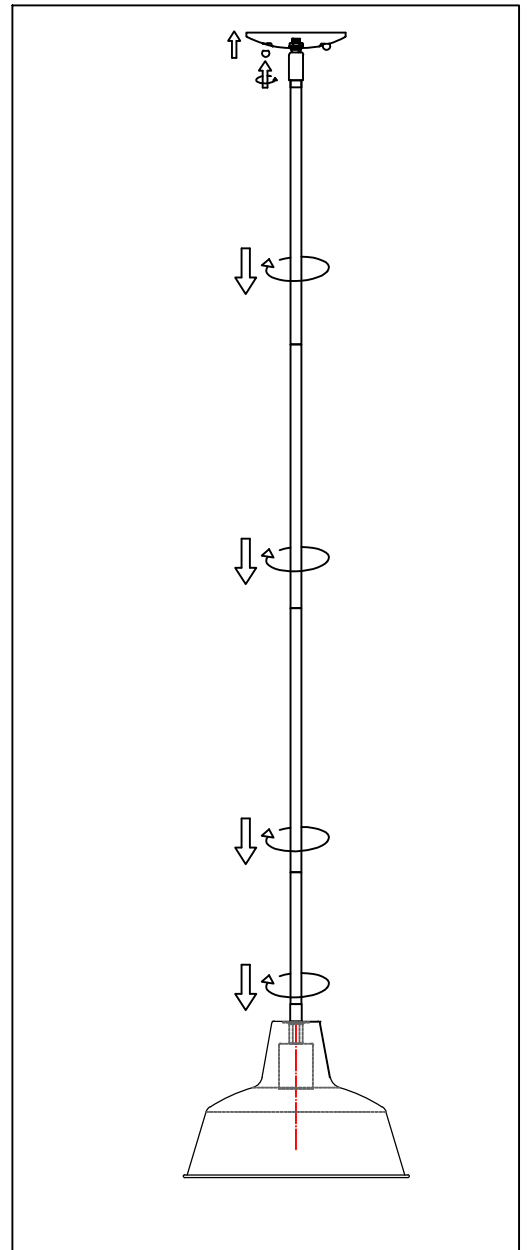

IMPORTANT: Turn off the power at the main fuse or circuit breaker box before starting installation

Locate all hardware & components before discarding packaging

Cleaning & Care:
Clean with soft cloth and a mild detergent.
Do not use abrasive cleaner.