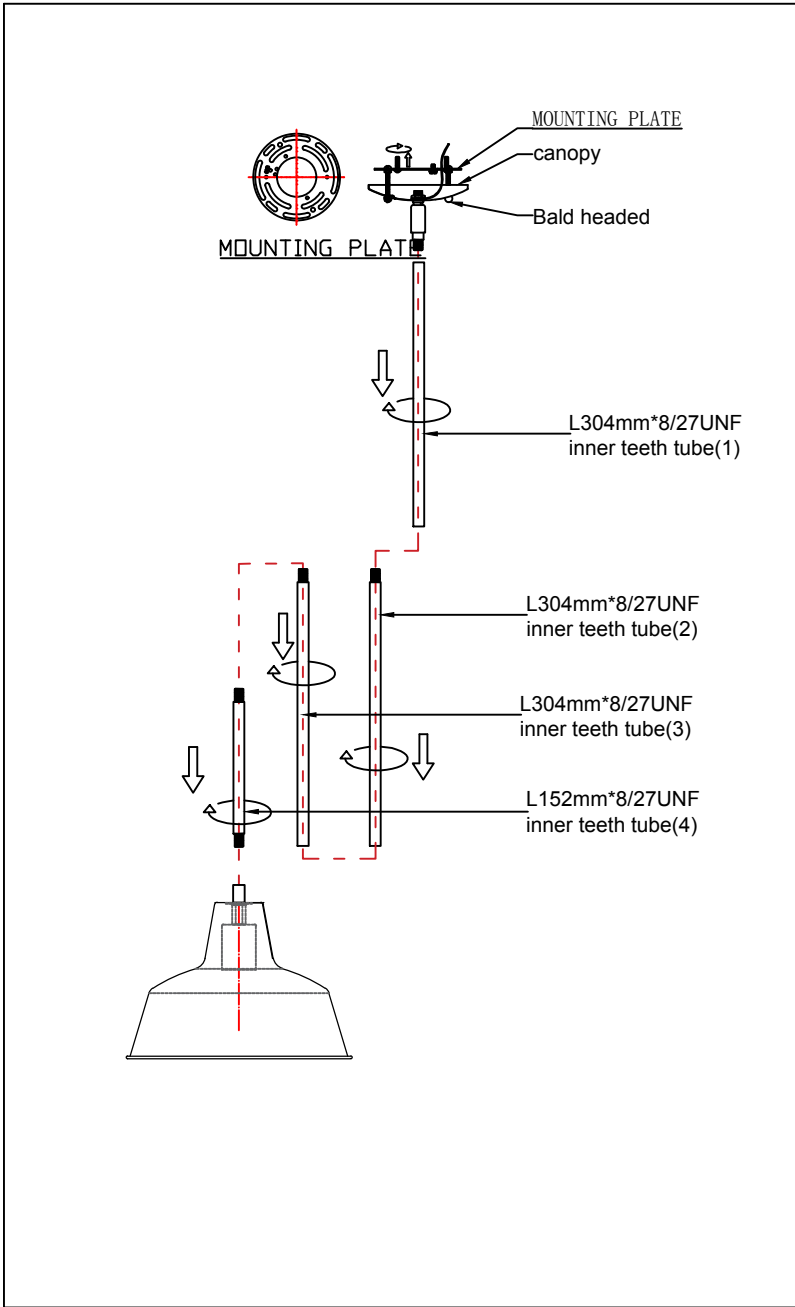

IMPORTANT: Turn off the power at the main fuse or circuit breaker box before starting installation

Locate all hardware & components before discarding packaging

Cleaning & Care:
Clean with soft cloth and a mild detergent.
Do not use abrasive cleaner.