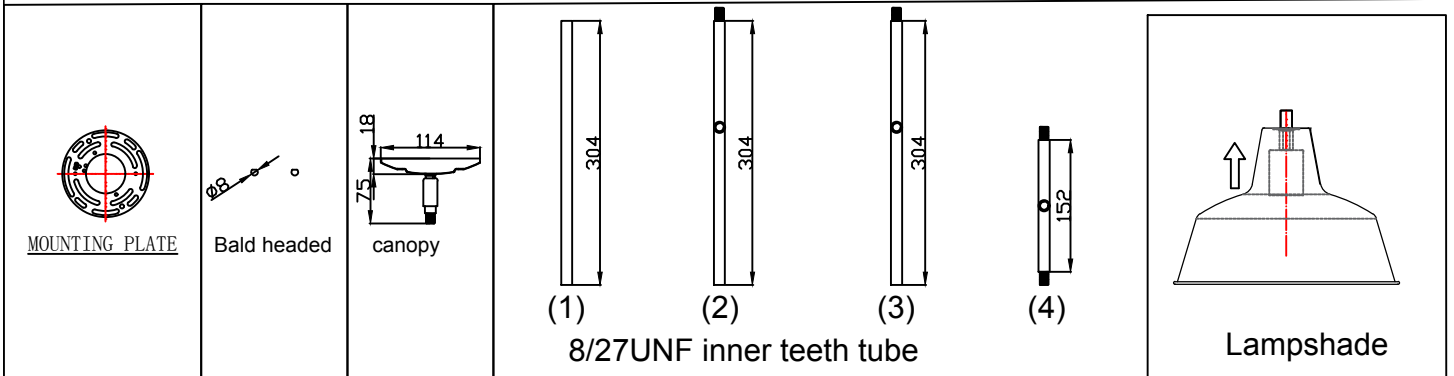

PRODUCT NAME: Pier M 1-Light Pendant  
ITEM NUMBER: 35017

Please consult your electrician for hanging fixture and wiring.

Bulb ( not included): : 1 x 60W Candelabra Bulb

MADE IN CHINA  
Page 1 of (3)

**IMPORTANT: Turn off the power at the main fuse or circuit breaker box before starting installation**