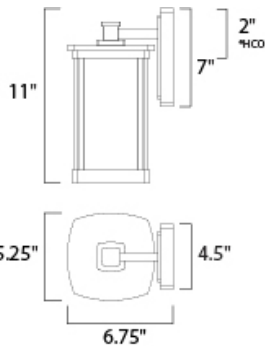

MEASUREMENTS

DIMENSION : 5.25" W x 11" H x 6.75" Ext
BACK PLATE : 4.5" W x 7" H x 2" HCO
HANGING WEIGHT : 2.97 lb

LAMPING

INPUT VOLTAGE : 120V
LUMENS : 0 Rated
BULB : 1 x 60W Incandescent E26 Medium , 60W Total
BULB INCLUDED : (Not Included)
DIMMABLE : Yes

Always consult a qualified electrician before installing any lighting product.