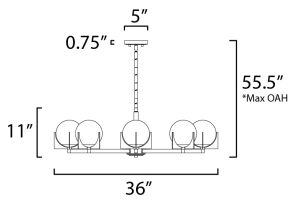

MEASUREMENTS

- DIMENSION : 36" L x 36" W x 11" H
- MAX OAH : 55" OAH
- CANOPY : 4.75" W x 0.75" H x 4.75" L
- HANGING WEIGHT : 18.99 lb

LAMPING

- INPUT VOLTAGE : 120V
- BULB : 8 x 40W Incandescent E12 Candelabra , 320W Total
- BULB INCLUDED : (Not Included)

*max overall height

FINISHES OPTION

Satin Brass / Brushed Platinum

GLASS

Satin White SW

MATERIAL

Steel, Glass

RATINGS