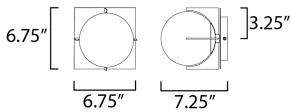

MEASUREMENTS

DIMENSION : 6.5" L x 6.5" W x 6.5" H x 7.5" Ext
 MAX OAH : 6.5" W x 6.5" H
 HANGING WEIGHT : 2.78 lb

LAMPING

INPUT VOLTAGE : 120V
 BULB : 1 x 40W Incandescent E12 Candelabra , 40W Total
 BULB INCLUDED : (Not Included)
 LIGHTING_DIRECTION : Omni