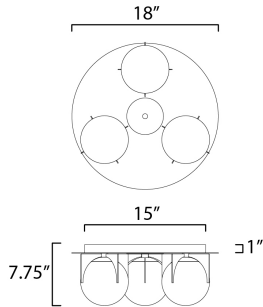

MEASUREMENTS

DIMENSION : 18" L x 18" W x 8" H
 CANOPY : 18" W x 0.75" H x 18" L
 HANGING WEIGHT : 11.12 lb

LAMPING

INPUT VOLTAGE : 120V
 BULB : 3 x 40W Incandescent E12 Candelabra , 120W Total
 BULB INCLUDED : (Not Included)