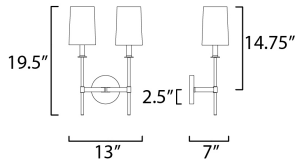

MEASUREMENTS

DIMENSION : 13" W x 19.5" H x 7" Ext
 MAX OAH : 5" W x 5" H
 HANGING WEIGHT : 2.78 lb

LAMPING

INPUT VOLTAGE : 120V
 BULB : 2 x 60W Incandescent E12 Candelabra , 120W Total
 BULB INCLUDED : (Not Included)
 LIGHTING_DIRECTION : Up