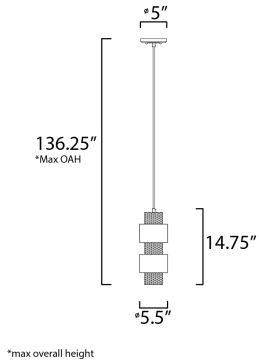

**FINISHES OPTION**

 Oil Rubbed Bronze / Antique Brass

**MATERIAL**

Steel

**RATINGS**

cULus  
Dry Location

**ADDITIONAL**

ADJUSTABLE  
SLOPE: 90  
OPERATING TEMPERATURE:  
-20°C (-4°F), 40°C (104°F)

**MEASUREMENTS**

DIMENSION : 5.5" L x 5.5" W x 14.75" H  
 MAX OAH : 49" OAH  
 CANOPY : 5" W x 0.75" H x 5" L  
 HANGING WEIGHT : 4.2 lb

**LAMPING**

INPUT VOLTAGE : 120V  
 BULB : 1 x 60W Incandescent E26 Medium , 60W Total  
 BULB INCLUDED : (Not Included)