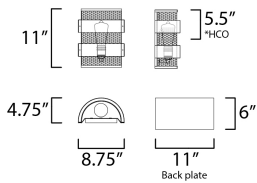

LAMPING

INPUT VOLTAGE : 120V
BULB : 1 x 60W Incandescent E26 Medium , 60W Total
BULB INCLUDED : (Not Included)
LIGHTING_DIRECTION : Up