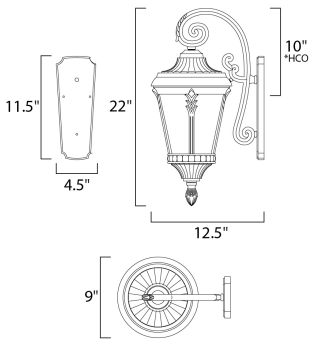

PRODUCT DESCRIPTION

Featuring a Die Cast frame of Black with clear Water Glass and added detail to the support rails, the Sentry collection represents a timeless classic reborn.