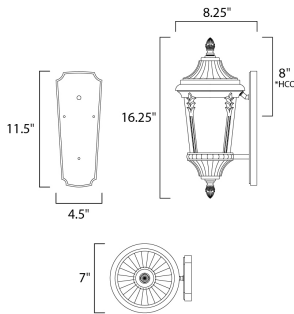

PRODUCT DESCRIPTION

Featuring a Die Cast frame of Black with clear Water Glass and added detail to the support rails, the Sentry collection represents a timeless classic reborn.