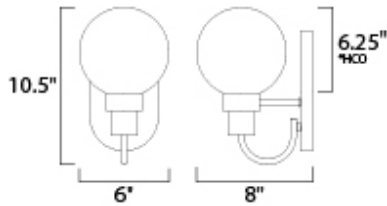

MEASUREMENTS

DIMENSION : 6" W x 10.5" H x 8" Ext
 MAX OAH : x 7.88" W
 HANGING WEIGHT : 5.36 lb

LAMPING

INPUT VOLTAGE : 120V
 LUMENS : 0 Rated
 BULB : 1 x 60W Incandescent E12 Candelabra , 60W Total
 BULB INCLUDED : (Not Included)
 DIMMABLE : Yes