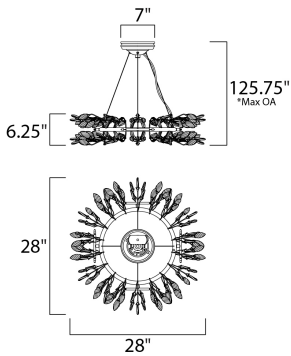

PRODUCT DESCRIPTION

Hand formed wire stems finished in a rich Gold Leaf support delicate petals of Cognac crystal that create a beautiful garden of light. Petite G4 xenon lamps add brilliance and life to the sculpture.

*max overall height

MEASUREMENTS

- DIMENSION : 28" L x 28" W x 6.25" H
- MAX OAH : 125.75" OAH
- CANOPY : 7" W x 2.75" H x 7" L
- HANGING WEIGHT : 9.02 lb
- WIRE LENGTH : 120"

LAMPING

- INPUT VOLTAGE : 120V
- BULB : 8 x 20W Xenon 12V G4 , 160W Total
- BULB INCLUDED : (Included)
- DIMMABLE : Yes