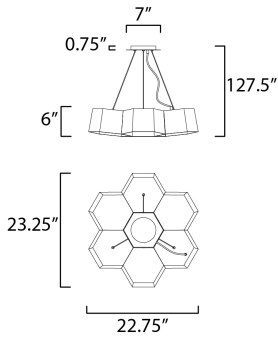

PRODUCT DESCRIPTION

A series of hexagonal metal shades are slightly tapered to create a gentle arc when suspended together. The dramatic combination of Black with Gold interior adds flair to this unique and bold design. Ample illumination is provided by high power integrated LED and softened by acrylic diffusers recessed into each compartment.

MEASUREMENTS

DIMENSION : 23.5" L x 22.5" W x 6.25" H
 MAX OAH : 127.5" OAH
 CANOPY : 8" W x 0.75" H x 7" L
 HANGING WEIGHT : 13.49 lb

LAMPING

INPUT VOLTAGE : 120V
 LUMENS : 5,870 Rated (4,580 Del.)
 BULB : 7 x 10W LED PCB Integrated , 70W Total
 BULB INCLUDED : (Integrated)
 DIMMABLE : Triac CL or ELV
 CRI : 90 CRI
 COLOR_TEMP : 3000K

FINISHES OPTION

 Black / Gold

MATERIAL

Steel

RATINGS

cETLus
 Dry Location

ADDITIONAL

ADJUSTABLE
 SLOPE: 30
 RATED LIFE 35000 Hours
 OPERATING TEMPERATURE:
 -20°C (-4°F), 40°C (104°F)