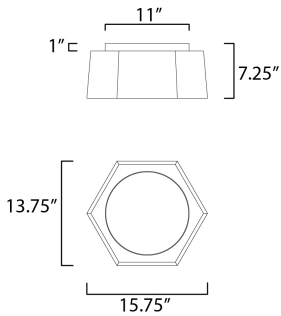

MEASUREMENTS

DIMENSION : 16" L x 16" W x 7" H
 CANOPY : 11" W x 1" H x 11" L
 HANGING WEIGHT : 6.28 lb

LAMPING

INPUT VOLTAGE : 120V
 LUMENS : 1,460 Rated (1,140 Del.)
 BULB : 1 x 15W LED PCB Integrated , 15W Total
 BULB INCLUDED : (Integrated)
 DIMMABLE : Triac CL or ELV
 CRI : 90 CRI
 COLOR_TEMP : 3000K