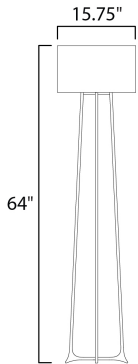

PRODUCT DESCRIPTION

This hammered metal frame finished in Natural Iron looks straight from the blacksmith. A rustic style is refined by adding your choice of shades Canvas fabric or Galvanized metal with rivets. Carry this look forward by adding the complimentary table or floor lamp.

MEASUREMENTS

DIMENSION : 15.75" L x 15.75" W x 64" H
 HANGING WEIGHT : 11.66 lb

LAMPING

INPUT VOLTAGE : 120V
 BULB : 1 x 100W Incandescent E26 Medium , 100W Total
 BULB INCLUDED : (Not Included)
 DIMMABLE : Yes