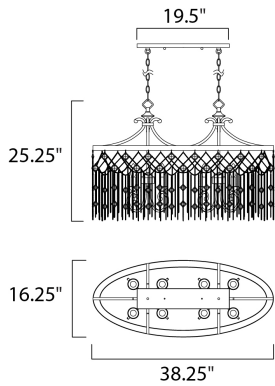

**MEASUREMENTS**

DIMENSION : 38.25" L x 16.25" W x 25.25" H  
 CANOPY : 4.25" W x 0.75" H x 19.5" L  
 HANGING WEIGHT : 27.06 lb

**LAMPING**

INPUT VOLTAGE : 120V  
 LUMENS : 0 Rated  
 BULB : 8 x 60W Incandescent E12 Candelabra , 480W Total  
 BULB INCLUDED : (Not Included)  
 DIMMABLE : Yes