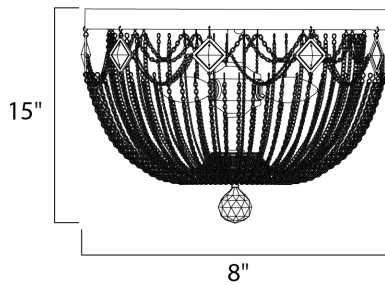

**PRODUCT DESCRIPTION**

Diamond shape crystals float in a web of jewelry grade chain supported by a metal frame finished in in our exotic Silver Mist. Each fixture is delicately draped by hand from skilled artisans to create these original lighting art forms.

**MEASUREMENTS**

DIMENSION : 15" L x 15" W x 11" H  
 CANOPY : 14.75" W x 1" H x 14.75" L  
 HANGING WEIGHT : 8.54 lb

**LAMPING**

INPUT VOLTAGE : 120V  
 LUMENS : 0 Rated  
 BULB : 3 x 40W Incandescent E12 Candelabra , 120W Total  
 BULB INCLUDED : (Not Included)  
 DIMMABLE : Yes