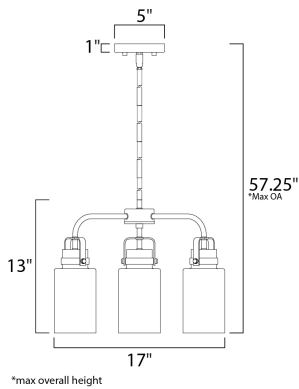

MEASUREMENTS

DIMENSION : 17" W x 13" H
 MAX OAH : 57.25" OAH
 CANOPY : 5" W x 1" H
 HANGING WEIGHT : 4.2 lb

LAMPING

INPUT VOLTAGE : 120V
 LUMENS : 0 Rated
 BULB : 3 x 60W Incandescent E26 Medium , 180W Total
 BULB INCLUDED : (Not Included)
 DIMMABLE : Yes