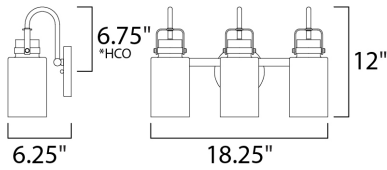

**MEASUREMENTS**

- DIMENSION : 18.25" W x 12" H x 6.25" Ext
- BACK PLATE : 5.11" W x 5.11" H x 6.7" HCO
- HANGING WEIGHT : 1.58 lb

**LAMPING**

- INPUT VOLTAGE : 120V
- LUMENS : 0 Rated
- BULB : 3 x 60W Incandescent E26 Medium , 180W Total
- BULB INCLUDED : (Not Included)
- DIMMABLE : Yes

\*height from center of outlet to the top of the fixture

**FINISHES OPTION**

**GLASS**

Clear CL

**MATERIAL**

Steel, Glass

**RATINGS**

cULus  
Damp Location