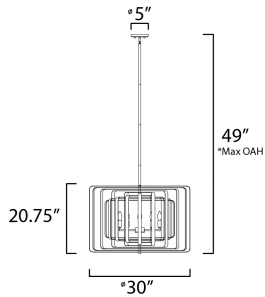

PRODUCT DESCRIPTION

A fun and unique design the features numerous concentric rings finished Black on the outside and Gold on the inside that pivot from a center point. The rings can be configured from completely flat to full repeated symmetry and anything in between to allow flexibility in the design.

*max overall height

MEASUREMENTS

- DIMENSION : 30" L x 30" W x 20.25" H
- MAX OAH : 65" OAH
- CANOPY : 5" W x 0.75" H x 5" L
- HANGING WEIGHT : 20.7 lb

LAMPING

- INPUT VOLTAGE : 120V
- BULB : 5 x 60W Incandescent E12 Candelabra , 300W Total
- BULB INCLUDED : (Not Included)
- DIMMABLE : Y

FINISHES OPTION

-  Black / Gold
- Polished Nickel / Black

MATERIAL

Steel

RATINGS

cULus
Dry Location

ADDITIONAL

SLOPE: 90
OPERATING TEMPERATURE:
-20°C (-4°F), 40°C (104°F)