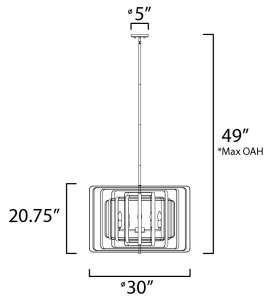

**PRODUCT DESCRIPTION**

A fun and unique design the features numerous concentric rings finished Black on the outside and Gold on the inside that pivot from a center point. The rings can be configured from completely flat to full repeated symmetry and anything in between to allow flexibility in the design.

\*max overall height

**MEASUREMENTS**

- DIMENSION : 30" L x 30" W x 20.75" H
- MAX OAH : 49" OAH
- CANOPY : 5" W x 0.75" H x 5" L
- HANGING WEIGHT : 20.7 lb

**LAMPING**

- INPUT VOLTAGE : 120V
- BULB : 5 x 60W Incandescent E12 Candelabra , 300W Total
- BULB INCLUDED : (Not Included)

**FINISHES OPTION**

-  Black / Gold
- Polished Nickel / Black

**MATERIAL**

Steel

**RATINGS**

cULus  
Dry Location

**ADDITIONAL**

ADJUSTABLE  
SLOPE: 90  
OPERATING TEMPERATURE:  
-20°C (-4°F), 40°C (104°F)