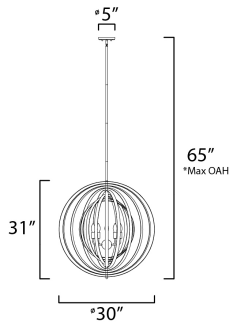

PRODUCT DESCRIPTION

A fun and unique design the features numerous concentric rings finished Black on the outside and Gold on the inside that pivot from a center point. The rings can be configured from completely flat to full repeated symmetry and anything in between to allow flexibility in the design.

*max overall height

MEASUREMENTS

- DIMENSION : 30" L x 30" W x 30.75" H
- MAX OAH : 75.5" OAH
- CANOPY : 5" W x 0.75" H x 5" L
- HANGING WEIGHT : 20.7 lb

LAMPING

- INPUT VOLTAGE : 120V
- BULB : 5 x 60W Incandescent E12 Candelabra , 300W Total
- BULB INCLUDED : (Not Included)
- DIMMABLE : Y

FINISHES OPTION

-  Black / Gold
- Polished Nickel / Black

MATERIAL

Steel

RATINGS

cULus
Dry Location

ADDITIONAL

SLOPE: 90
OPERATING TEMPERATURE:
-20°C (-4°F), 40°C (104°F)