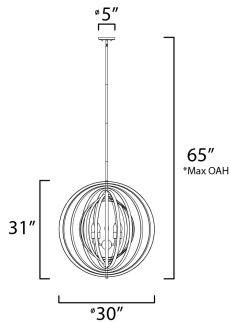

PRODUCT DESCRIPTION

A fun and unique design the features numerous concentric rings finished Black on the outside and Gold on the inside that pivot from a center point. The rings can be configured from completely flat to full repeated symmetry and anything in between to allow flexibility in the design.

*max overall height

MEASUREMENTS

- DIMENSION : 30" L x 30" W x 31" H
- MAX OAH : 65" OAH
- CANOPY : 5" W x 0.75" H x 5" L
- HANGING WEIGHT : 20.7 lb

LAMPING

- INPUT VOLTAGE : 120V
- BULB : 5 x 60W Incandescent E12 Candelabra , 300W Total
- BULB INCLUDED : (Not Included)

FINISHES OPTION

-  Black / Gold
- Polished Nickel / Black

MATERIAL

Steel

RATINGS

cULus
Dry Location

ADDITIONAL

ADJUSTABLE
SLOPE: 90
OPERATING TEMPERATURE:
-20°C (-4°F), 40°C (104°F)