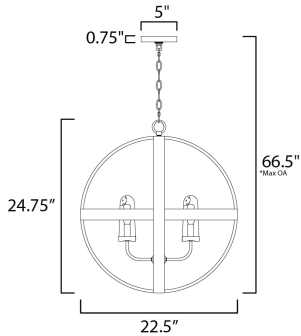

\*max overall height

**MEASUREMENTS**

DIMENSION : 22.5" L x 22.5" W x 24.75" H  
 MAX OAH : 66.5" OAH  
 CANOPY : 5" W x 0.75" H x 5" L  
 HANGING WEIGHT : 20.24 lb

**LAMPING**

INPUT VOLTAGE : 120V  
 LUMENS : 0 Rated  
 BULB : 4 x 40W Incandescent E12 Candelabra , 160W Total  
 BULB INCLUDED : (Included)  
 DIMMABLE : Yes