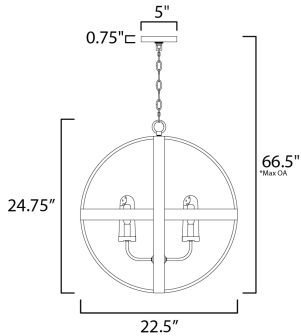

PRODUCT DESCRIPTION

The sphere has become one the most popular styles in lighting decor today. Our latest entry to this category is constructed of heavy channel metal finished in either Barn Wood or Antique Pecan both with Black accents. Now you can enjoy the beauty of wood with the durability and affordable price of metal.

*max overall height

MEASUREMENTS

DIMENSION : 22.5" L x 22.5" W x 24.75" H
 MAX OAH : 66.5" OAH
 CANOPY : 5" W x 0.75" H x 5" L
 HANGING WEIGHT : 20.24 lb

LAMPING

INPUT VOLTAGE : 120V
 LUMENS : 0 Rated
 BULB : 4 x 40W Incandescent E12 Candelabra , 160W Total
 BULB INCLUDED : (Included)
 DIMMABLE : Yes